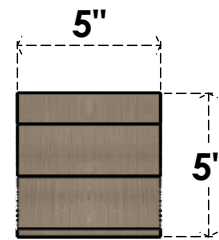

ITEM NUMBER: CORU05X10X05VANRCPR

5"W X 10"D X 5"H SERIES 3 WIDE VAN BUREN ROUGH CEDAR TIMBERTHANE
FAUX WOOD CORBEL, PRIMED

SIDE PROFILE

FRONT PROFILE

ISOMETRIC

EKENA MILLWORK
2300 WEST MAIN ST.
CLARKSVILLE, TX 75426
TOLL FREE: 866-607-0453
WWW.EKENAMILLWORK.COM