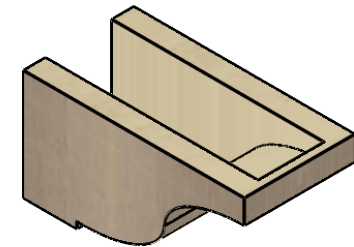

ITEM NUMBER: CORU05X10X05VANRCPR

5"W X 10"D X 5"H SERIES 3 WIDE VAN BUREN ROUGH CEDAR TIMBERTHANE
FAUX WOOD CORBEL, PRIMED

SIDE PROFILE

FRONT PROFILE

ISOMETRIC

EKENA MILLWORK
2300 WEST MAIN ST.
CLARKSVILLE, TX 75426
TOLL FREE: 866-607-0453
WWW.EKENAMILLWORK.COM