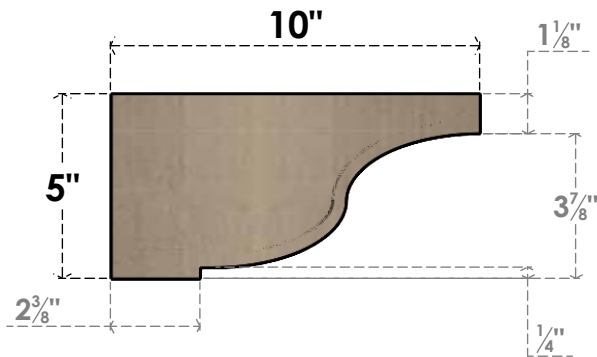

ITEM NUMBER: CORU05X10X05VANRCPR

5"W X 10"D X 5"H SERIES 3 WIDE VAN BUREN ROUGH CEDAR TIMBERTHANE
FAUX WOOD CORBEL, PRIMED

SIDE PROFILE

FRONT PROFILE

ISOMETRIC

EKENA MILLWORK
2300 WEST MAIN ST.
CLARKSVILLE, TX 75426
TOLL FREE: 866-607-0453
WWW.EKENAMILLWORK.COM

NOTES

1. INSTALLATION TO BE COMPLETED IN ACCORDANCE WITH MANUFACTURER'S SPECIFICATIONS.
2. DRAWING MAY NOT BE TO SCALE
3. THIS DRAWING IS INTENDED FOR DESIGN AND PLANNING PURPOSES ONLY.
4. ALL INFORMATION CONTAINED HEREIN WAS CURRENT AT THE TIME OF DEVELOPMENT BUT MUST BE REVIEWED AND APPROVED BY THE PRODUCT MANUFACTURER TO BE CONSIDERED ACCURATE.
5. TIMBERTHANE ARCHITECTURAL PRODUCTS ARE MADE FROM HIGH DENSITY URETHANE AND COME FACTORY PRIMED